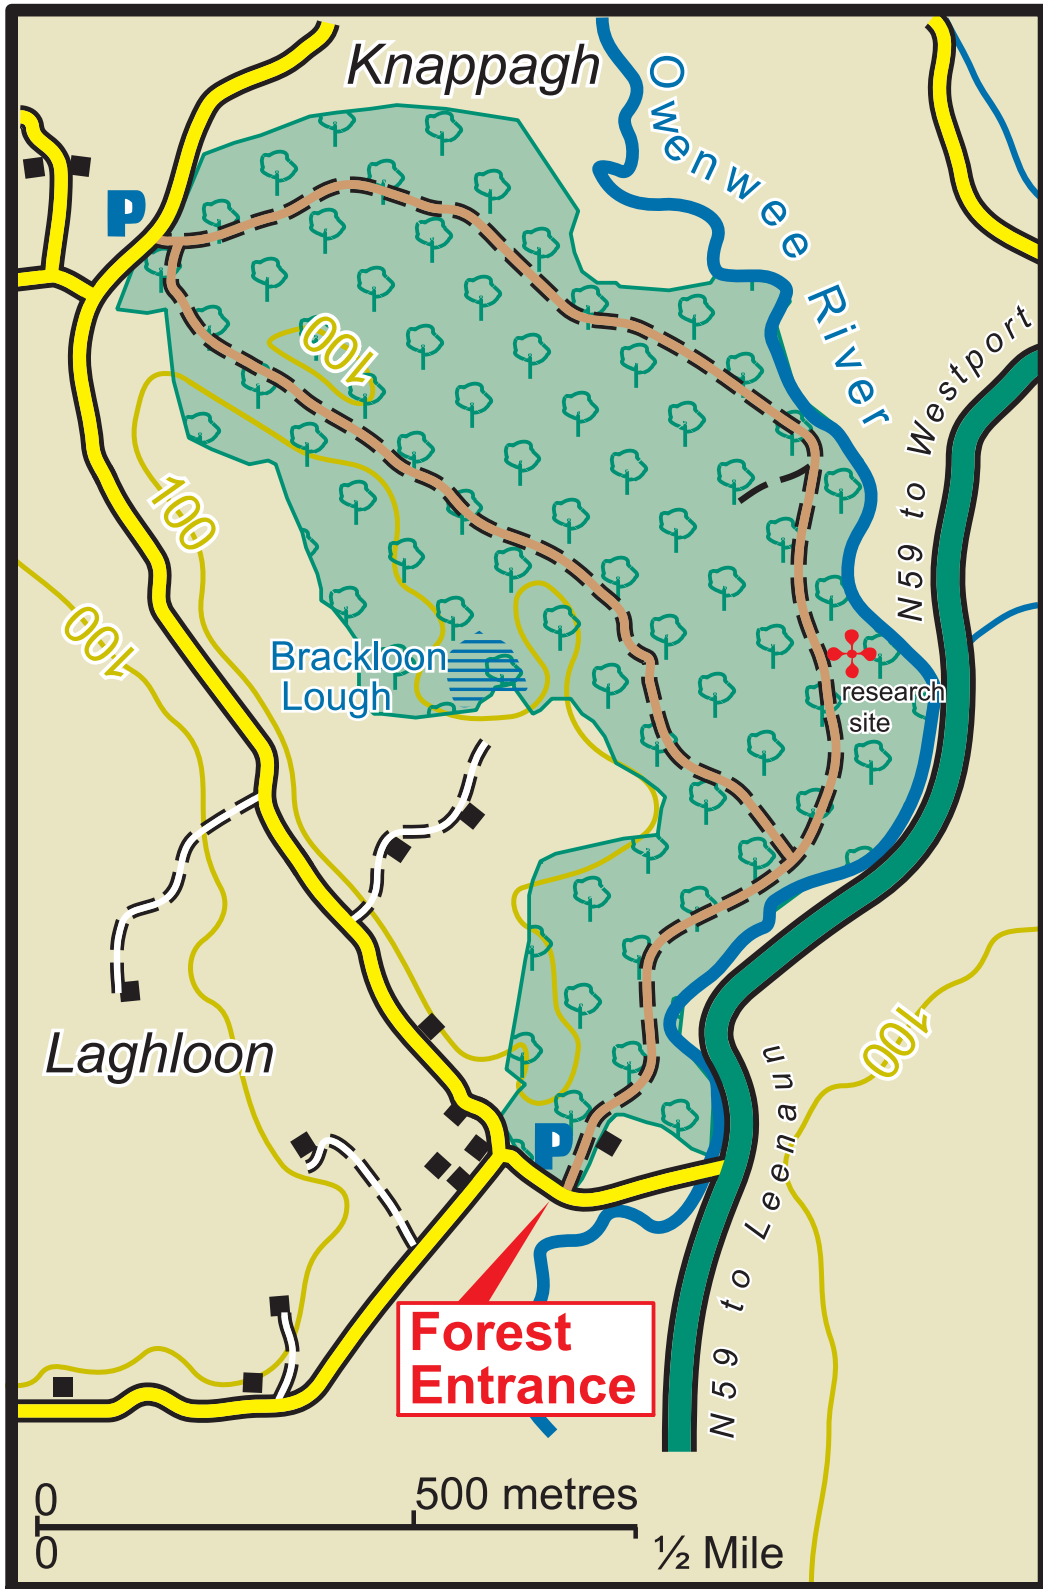

Brackloon

- | | | | |
|--|--------------------|--|---------------|
| | Main Road | | Car Park |
| | Minor Road | | Parking Spot |
| | Forest Road | | Heritage Site |
| | Forest Track | | Picnic Area |
| | Path | | Refreshments |
| | Viewpoint | | |
| | Coillte Properties | | |
| | Conifer Forest | | |
| | Broadleaf Forest | | |

The representation on the map of roads, tracks and paths outside Coillte property should not be interpreted as conferring a right of way.